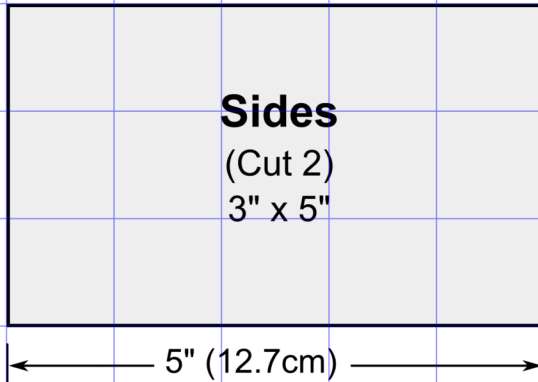

7" (17.8cm)

3" (7.6cm)

**Front and Back**  
(Cut 2)

6.25" (16cm)

**Roof**  
(Cut 2)  
6.25" x 5.75"

3" (7.6cm)

**Sides**  
(Cut 2)  
3" x 5"

**Chimney (Optional)**  
(Cut 2 each)