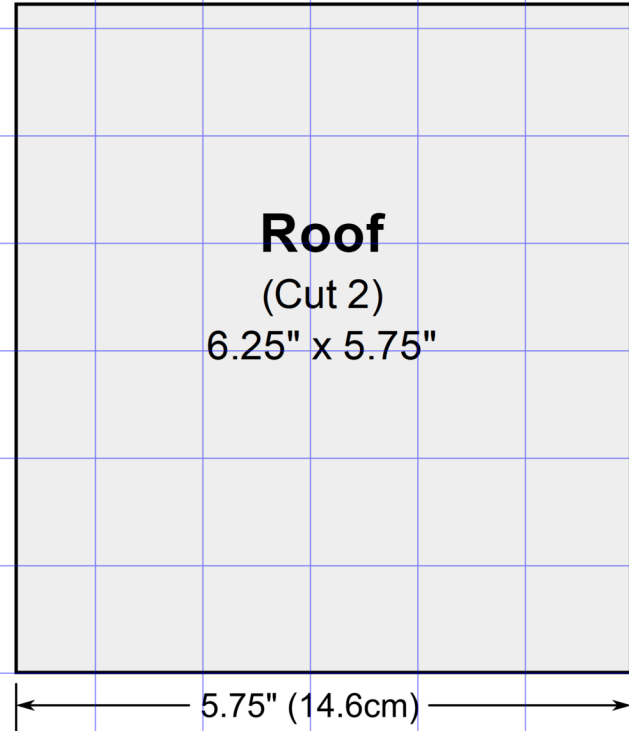

7" (17.8cm)

3" (7.6cm)

**Front and Back**  
(Cut 2)

6.25" (16cm)

**Roof**  
(Cut 2)  
6.25" x 5.75"

3" (7.6cm)

**Sides**  
(Cut 2)  
3" x 5"

**Chimney (Optional)**  
(Cut 2 each)